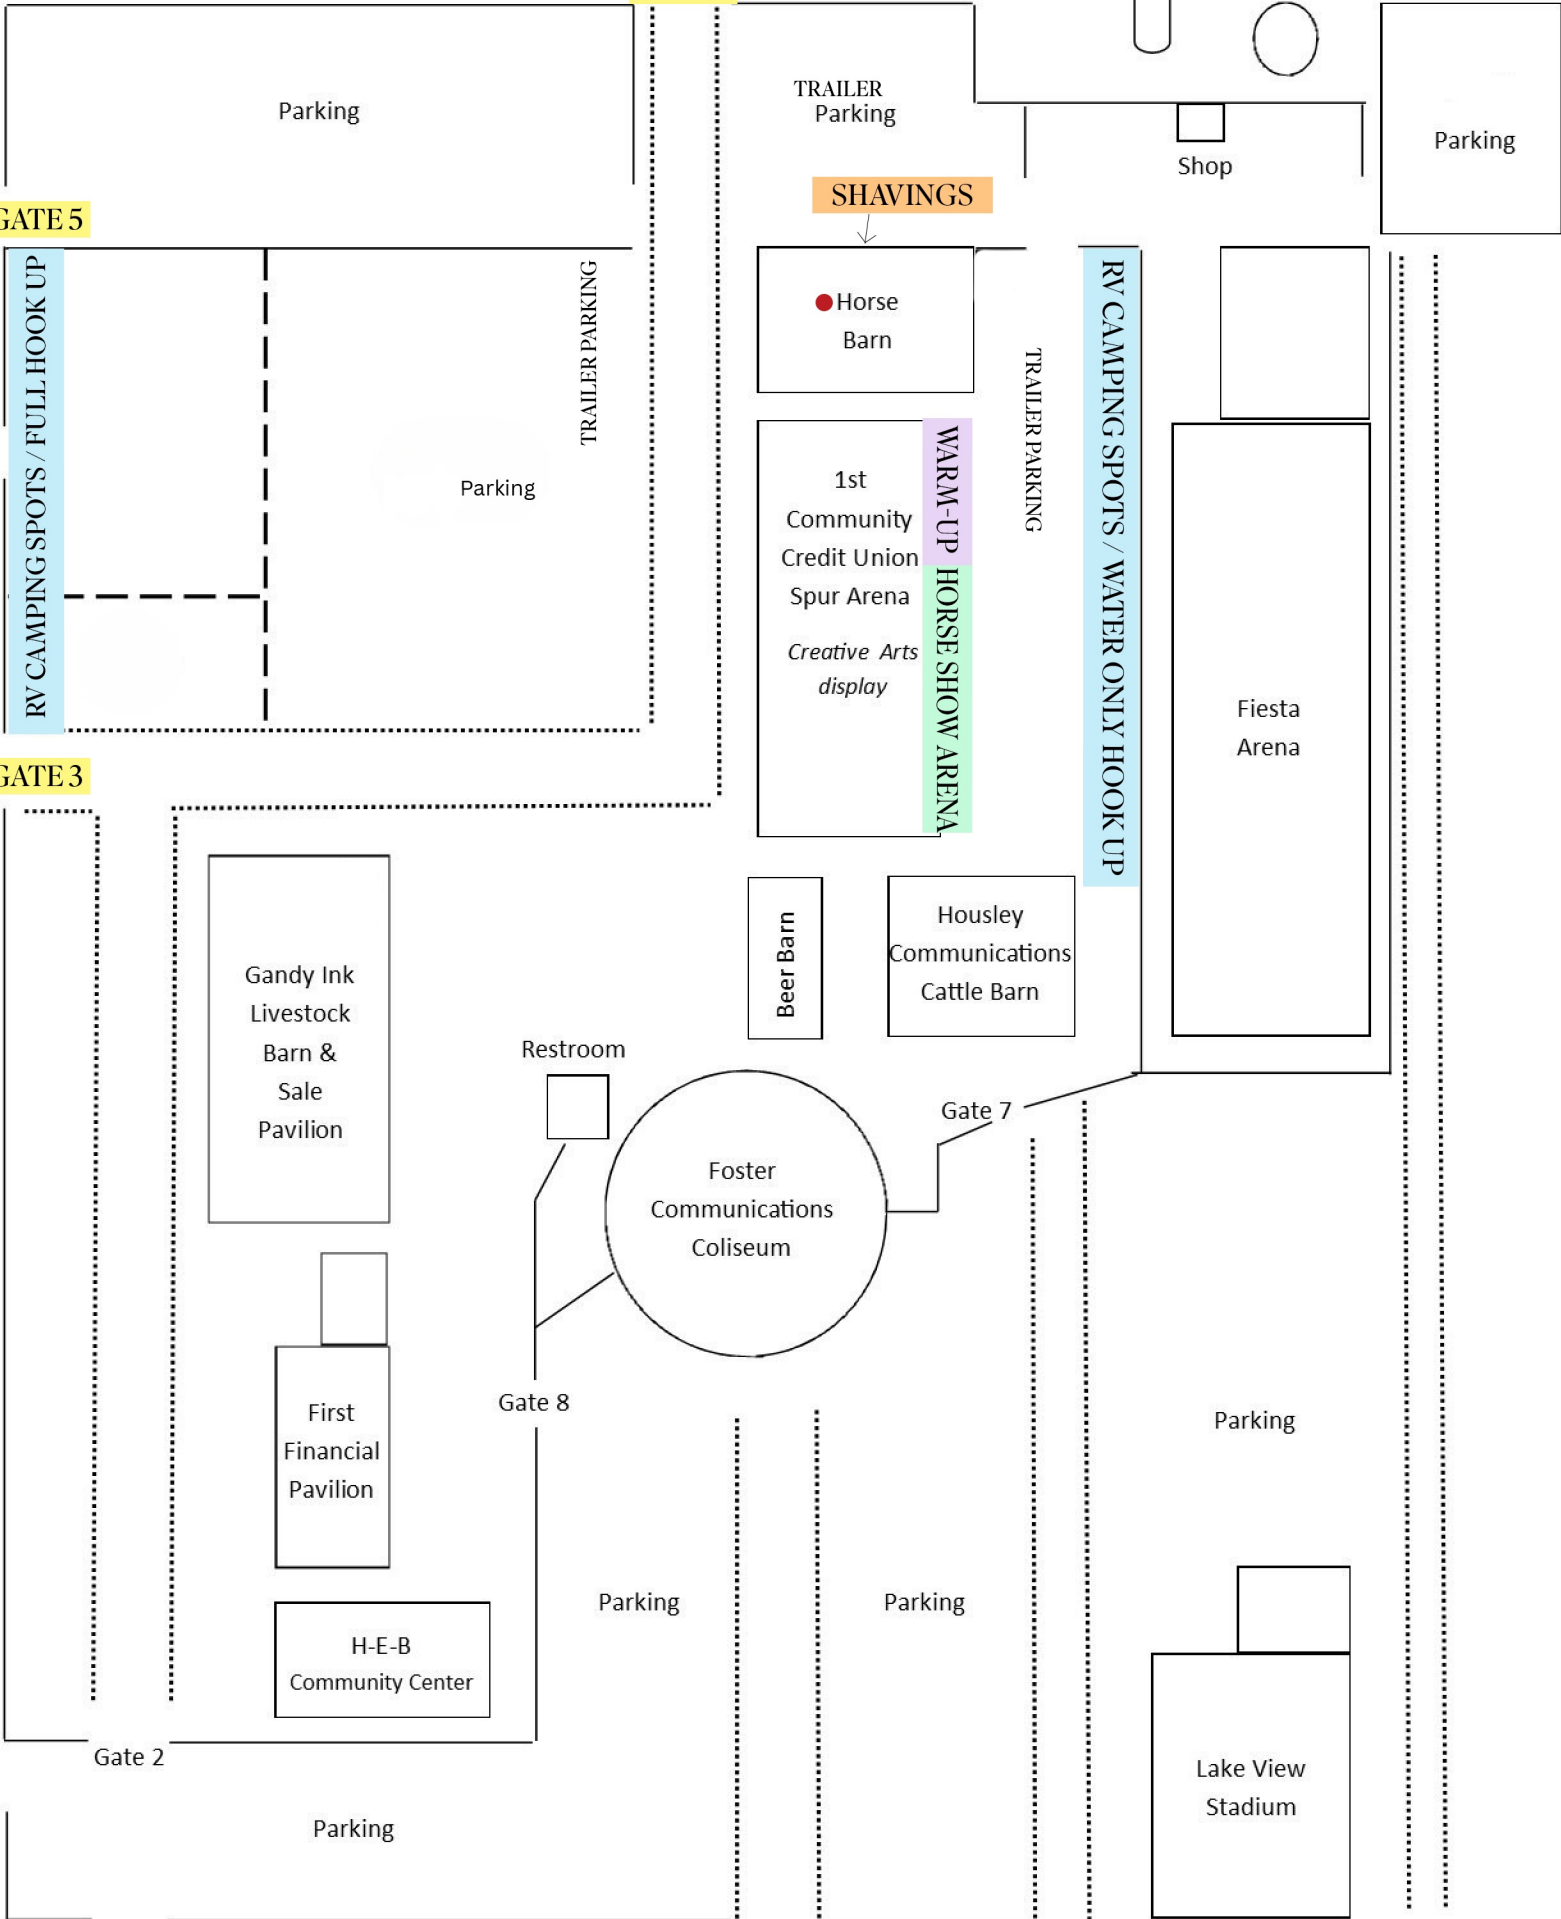

Lake View Heroes Dr

GATE 6

GATE 5

GATE 3

Grape Creek Rd

Gandy Ink Livestock Barn & Sale Pavilion

Restroom

Foster Communications Coliseum

First Financial Pavilion

H-E-B Community Center

Gate 8

Parking

Beer Barn

Housley Communications Cattle Barn

Horse Barn

1st Community Credit Union Spur Arena
Creative Arts display

WARM-UP HORSE SHOW ARENA

TRAILER PARKING

SHAVINGS

TRAILER Parking

Shop

Parking

Fiesta Arena

RV CAMPING SPOTS / WATER ONLY HOOK UP

Parking

Lake View Stadium

Gate 2

Parking

Parking

Gate 7